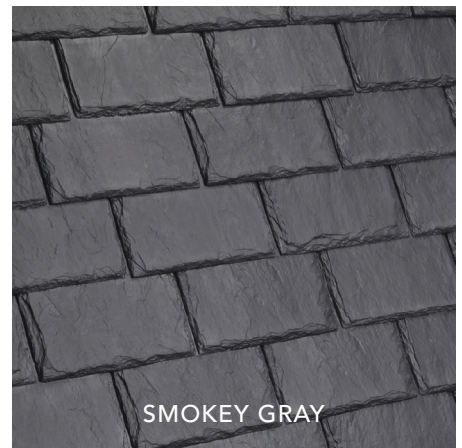

SINGLE-WIDTH SLATE

DaVinci's Single-Width Slate delivers astonishing versatility. Our single-width tile construction streamlines installation but still enables the flexibility of straight or staggered appearances.

ALSO AVAILABLE
IN COOL ROOF COLOR

SINGLE-WIDTH SLATE