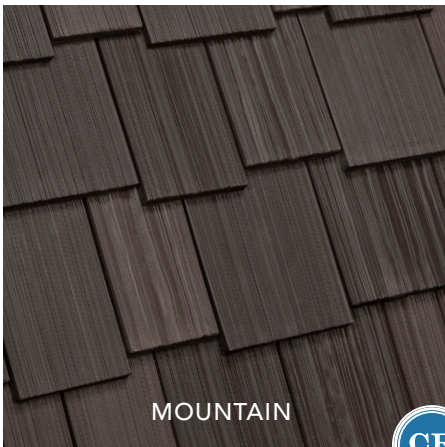

MULTI-WIDTH SHAKE

DaVinci Multi-Width Shake recalls the craftsmanship and authenticity of natural, hand-split cedar shake with the advantages of color stability and a lifetime warranty.

New FOR 2018

AGED CEDAR

BLACK OAK

MOSSY CEDAR

AUTUMN

CHESAPEAKE

TAHOE

MOUNTAIN

NEW CEDAR

WEATHERED GRAY

ALSO AVAILABLE
IN COOL ROOF COLOR

NATURE CRAFTED

MULTI-WIDTH SHAKE