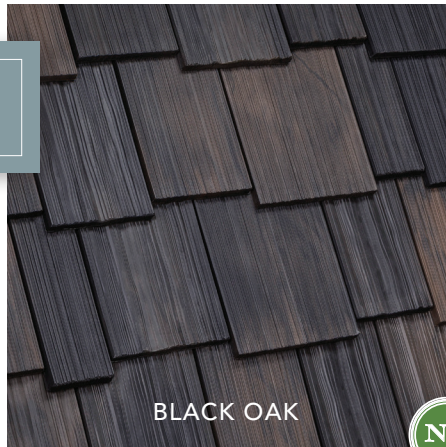

MULTI-WIDTH SHAKE

DaVinci Multi-Width Shake recalls the craftsmanship and authenticity of natural, hand-split cedar shake with the advantages of color stability and a lifetime warranty.

New FOR 2018

AGED CEDAR

BLACK OAK

MOSSY CEDAR

AUTUMN

CHESAPEAKE

TAHOE

MOUNTAIN

NEW CEDAR

WEATHERED GRAY

ALSO AVAILABLE
IN COOL ROOF COLOR

NATURE CRAFTED

MULTI-WIDTH SHAKE