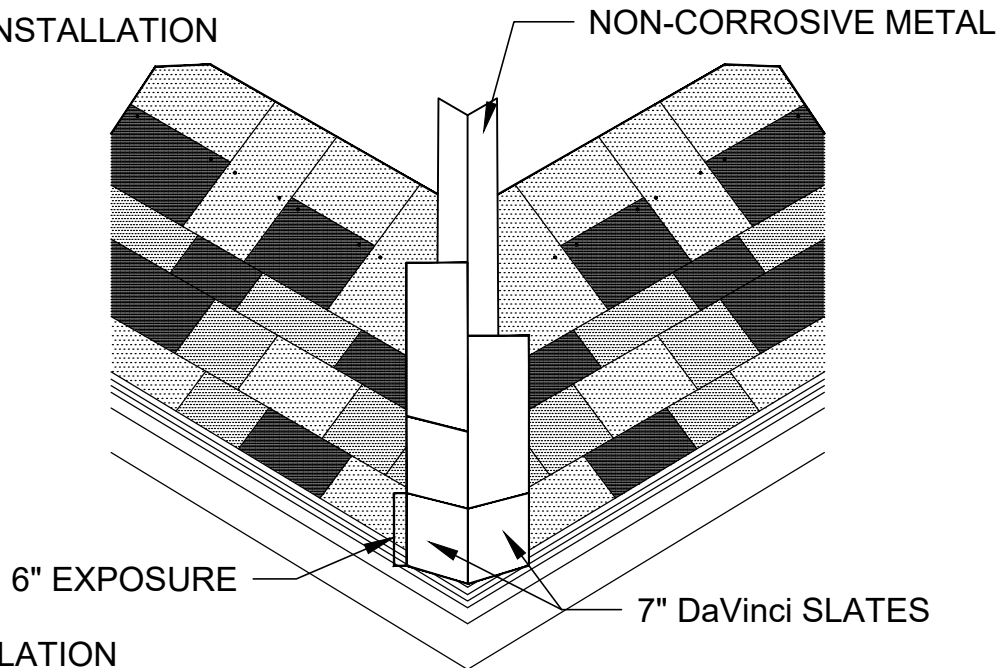

STANDARD INSTALLATION

ALTERNATE INSTALLATION  
STEP 1

ALTERNATE INSTALLATION  
STEP 2

## DAVINCI SLATE - MULTI-WIDTH HIP RIDGE INSTALLATION

SCALE: N.T.S.

1-800-328-4624

[www.davinciroofscapes.com](http://www.davinciroofscapes.com)