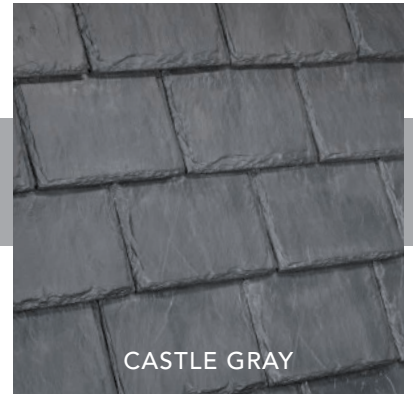

DAVINCI COOL ROOF COLORS

DaVinci Cool Roof tiles reflect sunlight and heat away from the home. Higher emissivity and reflectivity rates lead to greater reductions in the cooling load and in return increase energy efficiency. Their ability to reduce the consumption of energy and meet Title 24 requirements for California.

DAVINCI SHAKE

MULTI-WIDTH

SINGLE-WIDTH

SELECT

DAVINCI SLATE

MULTI-WIDTH

SINGLE-WIDTH

PROVINCE

DAVINCI COOL ROOF COOL COLOR RATINGS

Color Blend	CRRC#	Initial SR	Aged SR	Initial TE	Aged TE	Initial SRI	Aged SRI	Compliant
Weathered Gray	1000-0009	.35	.33	.81	.89	35	35	T24
Mountain	1000-0022	.24	.24*	.91	.90*	25	24*	T24
Tahoe	1000-0023	.26	.25*	.91	.91*	27	26*	T24
Castle Gray	1000-0010	.32	.33	.80	.88	30	35	T24
Brownstone	1000-0021	.28	.27*	.88	.88*	28	28*	T24
Slate Gray	1000-0019	.23	.23*	.88	.89*	22	22*	T24